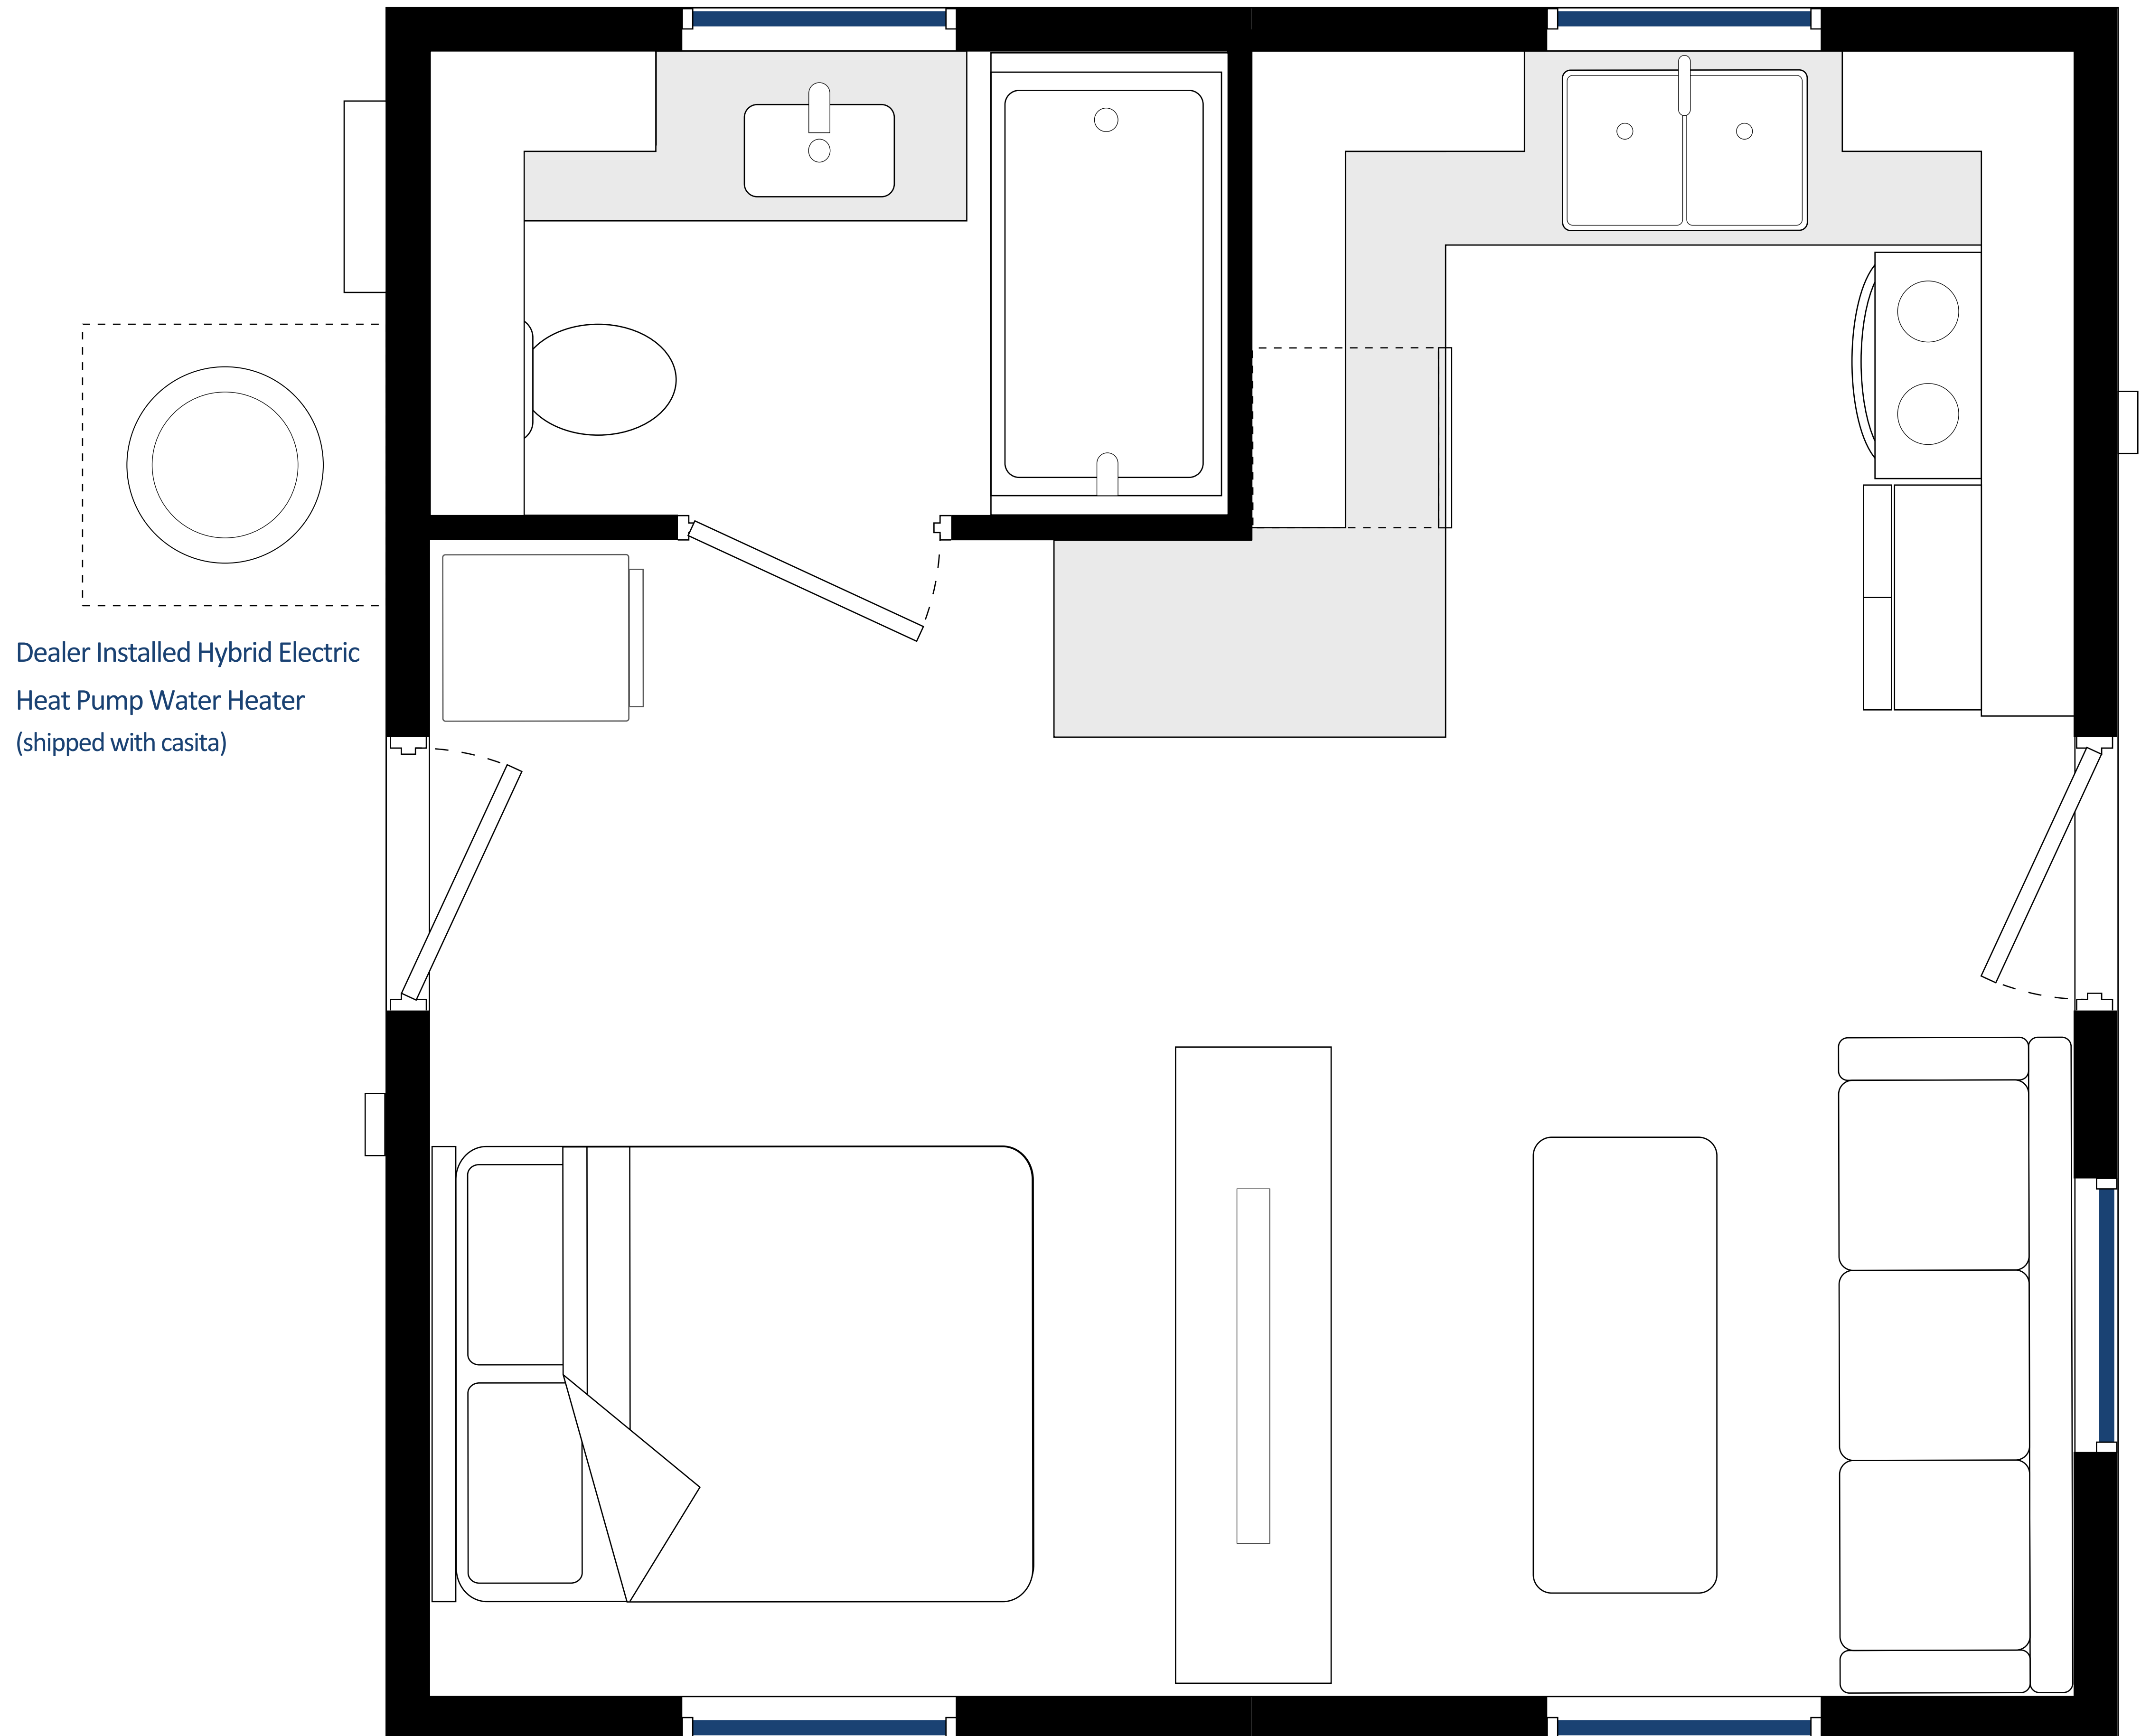

BXB-000012 California Climate Zones - 1, 2, 5, 6, 7, 8, 9, 10, 11, 12, 15

Dealer Installed Hybrid Electric
Heat Pump Water Heater
(shipped with casita)